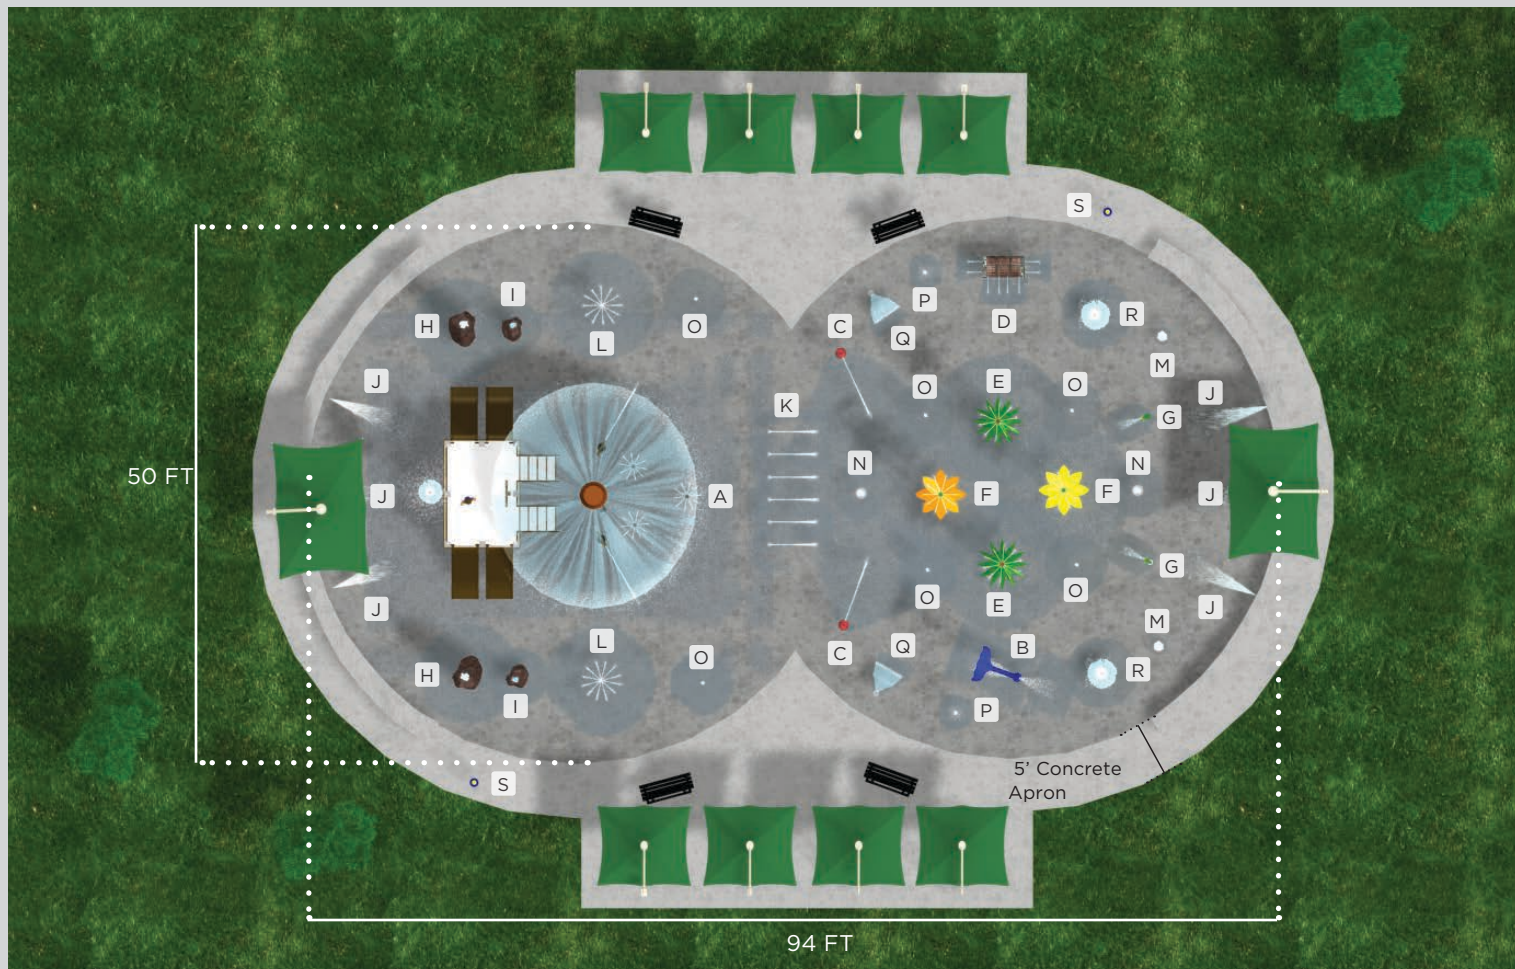

# Domestic/Single Pass System

\*All products are shown as conceptual only.

# Domestic/Single Pass System

Overall pad dimensions:  
50' x 94'

- A** Pirate Ship with Barrel Whoosh
- B** Whale Tail
- C** (2) Pirate Aim N Spray
- D** Leaking Loot
- E** (2) Palm Tree Shower
- F** (2) Flower Shower
- G** (2) Tot Flower Spout
- H** (2) Stone Pillar
- I** (2) Stone Boulder
- J** (6) Side Wall Fan Spray
- K** Arch Jet Manifold
- L** (2) Junior Water Jewel
- M** (2) Bubbler
- N** (2) Junior Geyser
- O** (6) Stream Jet
- P** (2) Misting Spray
- Q** (2) Fan Spray
- R** (2) Ground Funnel
- S** (2) Activation Bollard

Total System Flow Rate: 279 GPM

\*All products are shown as conceptual only.