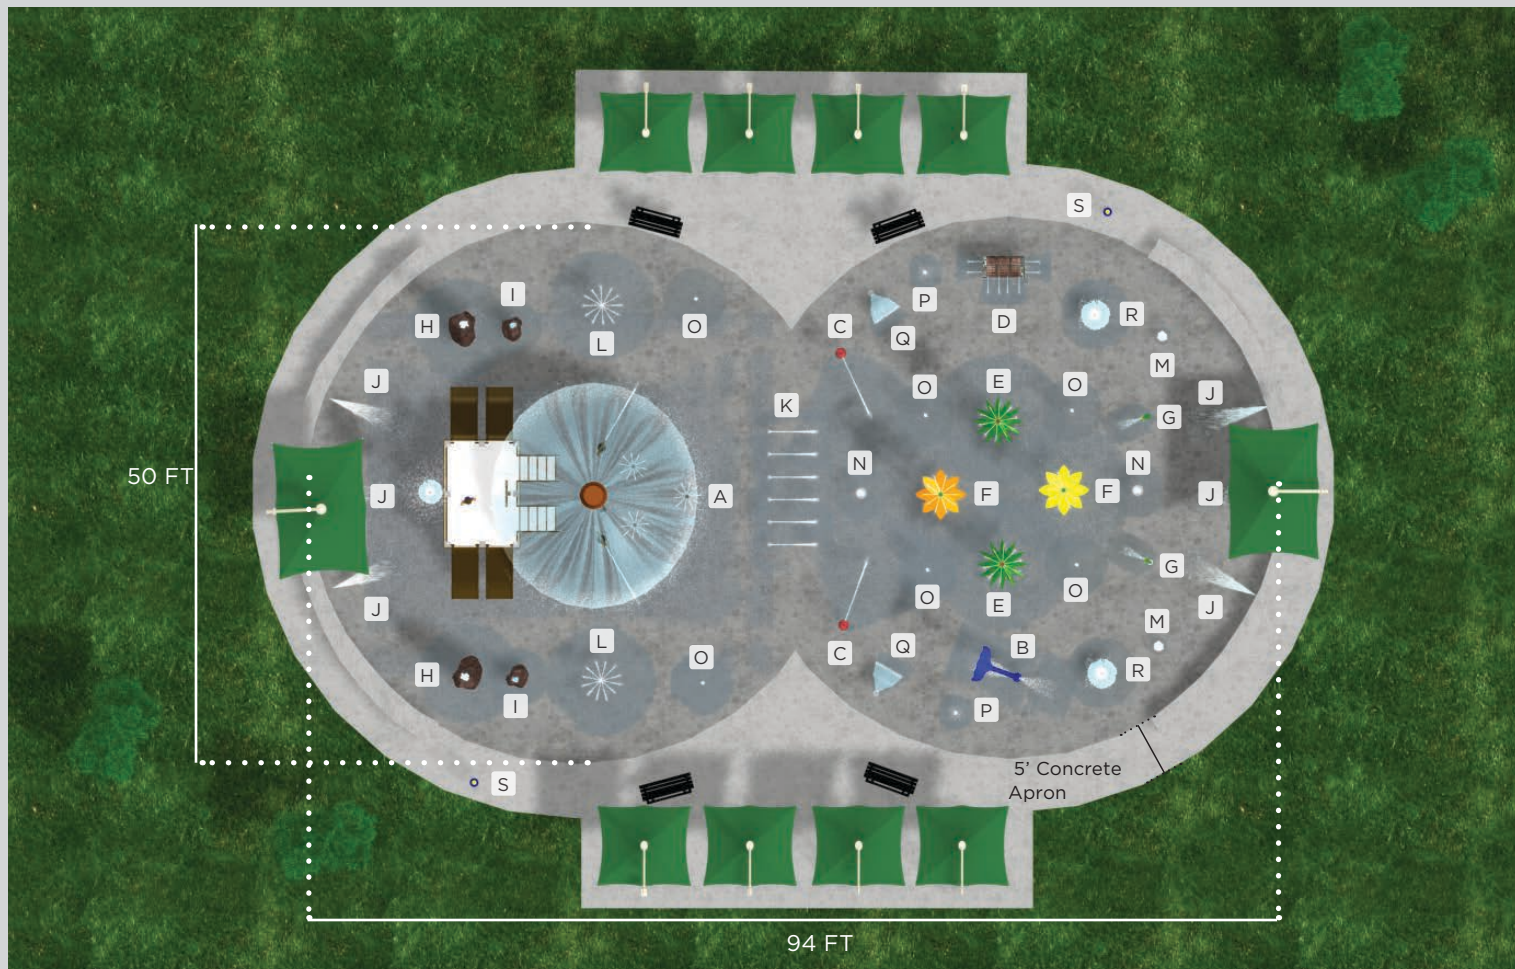

Domestic/Single Pass System

*All products are shown as conceptual only.

Domestic/Single Pass System

Overall pad dimensions:
50' x 94'

- A** Pirate Ship with Barrel Whoosh
- B** Whale Tail
- C** (2) Pirate Aim N Spray
- D** Leaking Loot
- E** (2) Palm Tree Shower
- F** (2) Flower Shower
- G** (2) Tot Flower Spout
- H** (2) Stone Pillar
- I** (2) Stone Boulder
- J** (6) Side Wall Fan Spray
- K** Arch Jet Manifold
- L** (2) Junior Water Jewel
- M** (2) Bubbler
- N** (2) Junior Geyser
- O** (6) Stream Jet
- P** (2) Misting Spray
- Q** (2) Fan Spray
- R** (2) Ground Funnel
- S** (2) Activation Bollard

Total System Flow Rate: 279 GPM

*All products are shown as conceptual only.