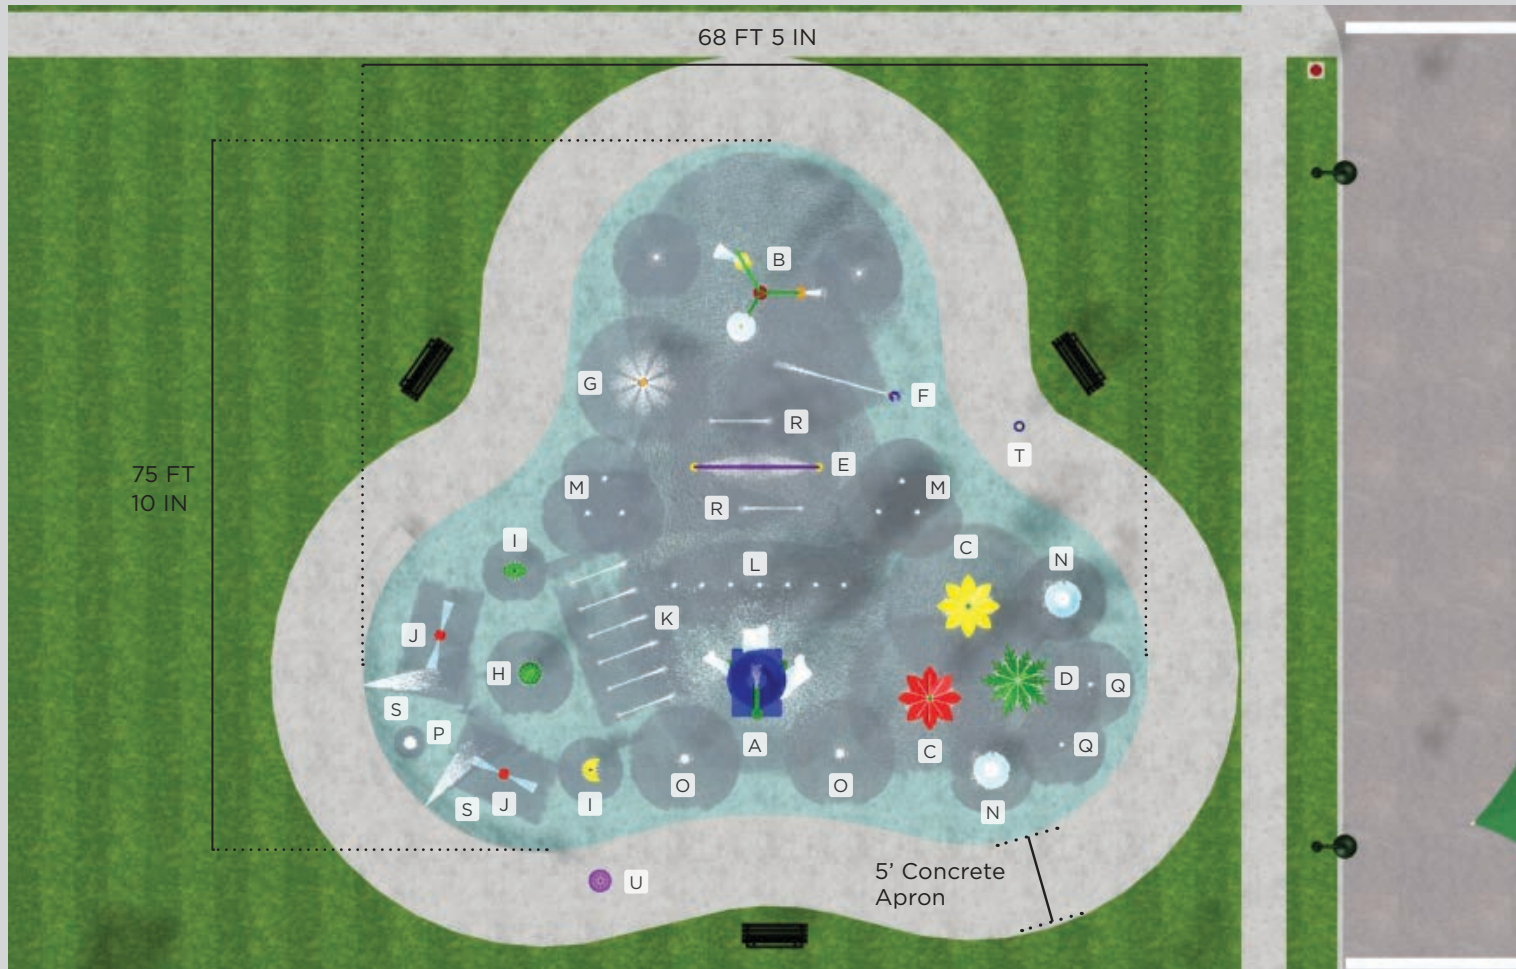

Domestic/Single Pass System

*All products are shown as conceptual only.

Please contact AQUATIX for your free 3D design concept

Domestic/Single Pass System

Overall pad dimensions:
75' 10" x 68' 5"

- A** Water Whoosh
- B** Triple Fun Tree
- C** (2) Flower Shower
- D** Pine Tree Shower
- E** Water Rainbow Medium
- F** Water Fire Nozzle
- G** Rotating Mister
- H** Tot Shower Dome
- I** (2) Shape Spray Stand
- J** (2) Water Bug Fan Spray
- K** Arch Jet Manifold
- L** Stream Jet Manifold
- M** (2) Stream Jet Triangle
- N** (2) Ground Funnel
- O** (2) Water Pillar
- P** Bubbler
- Q** (2) Stream Jet
- R** (2) Arch Jet
- S** (2) Side Wall Fan Spray
- T** Activation Bollard
- U** Step Pad Activator

Total System Flow Rate: 191 GPM

*All products are shown as conceptual only.

Please contact AQUATIX for your free 3D design concept