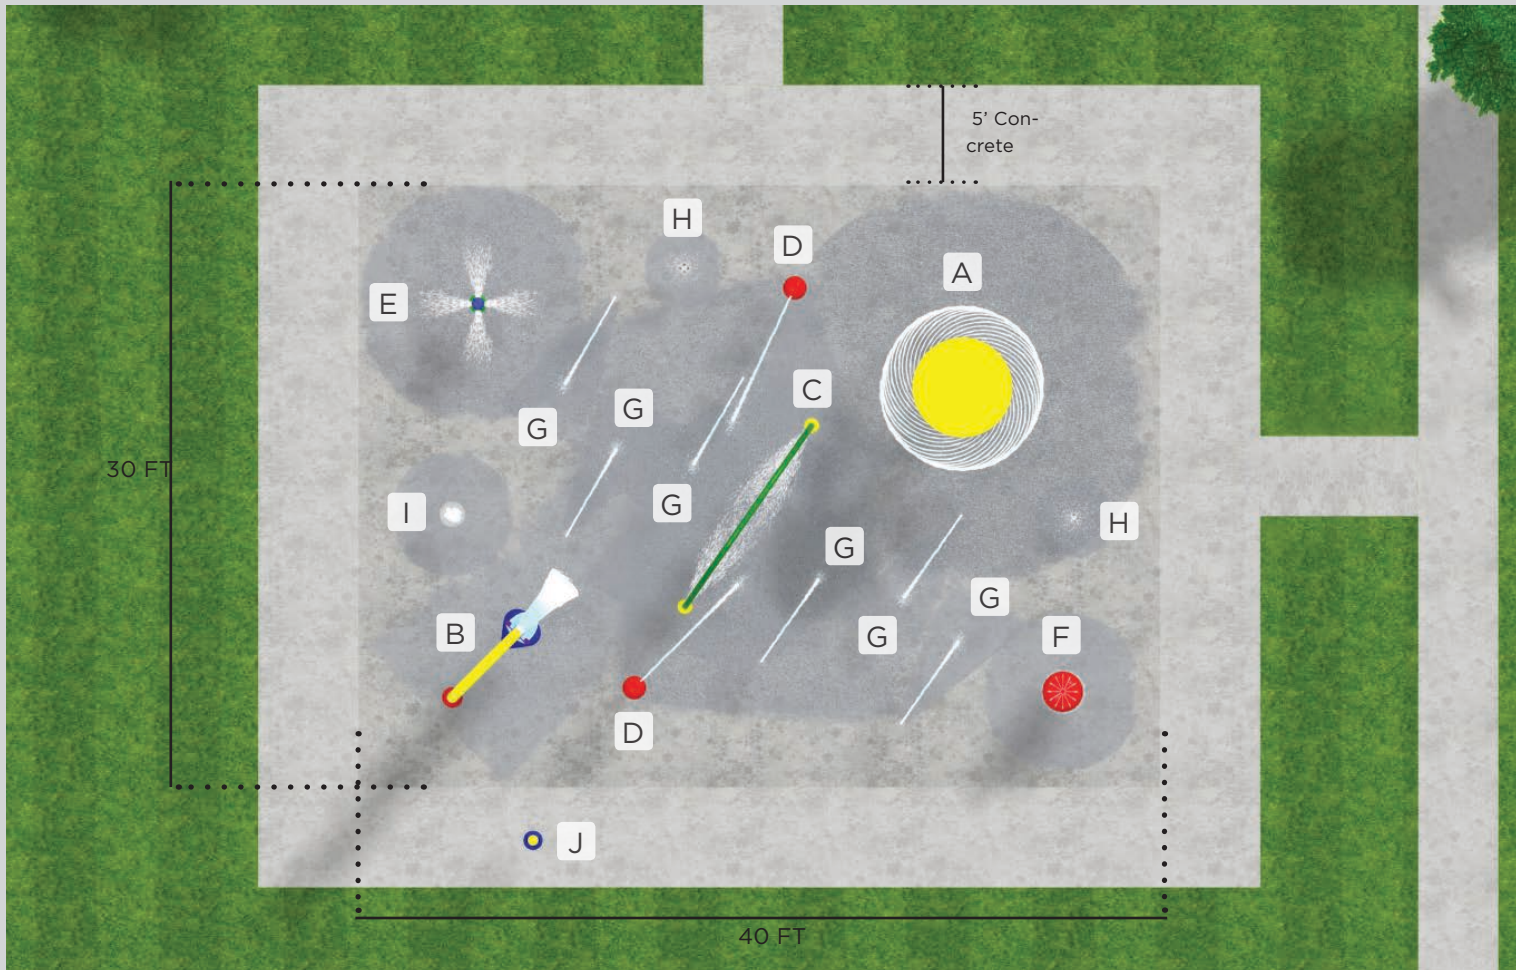

# Domestic/Single Pass System

\*All products are shown as conceptual only.

Please contact AQUATIX for your free 3D design concept

# Domestic/Single Pass System

Overall pad dimensions:  
30' x 40'

- A** Twister
- B** Water Bucket
- C** Water Rainbow Med Rung
- D** (2) Aim N Spray
- E** Misting Water Post
- F** Tot Shower Dome
- G** (6) Arch Jets
- H** (2) Misting Spray
- I** Junior Geyser
- J** Activation Bollard

Total System Flow Rate: 120 GPM

\*All products are shown as conceptual only.

Please contact AQUATIX for your free 3D design concept