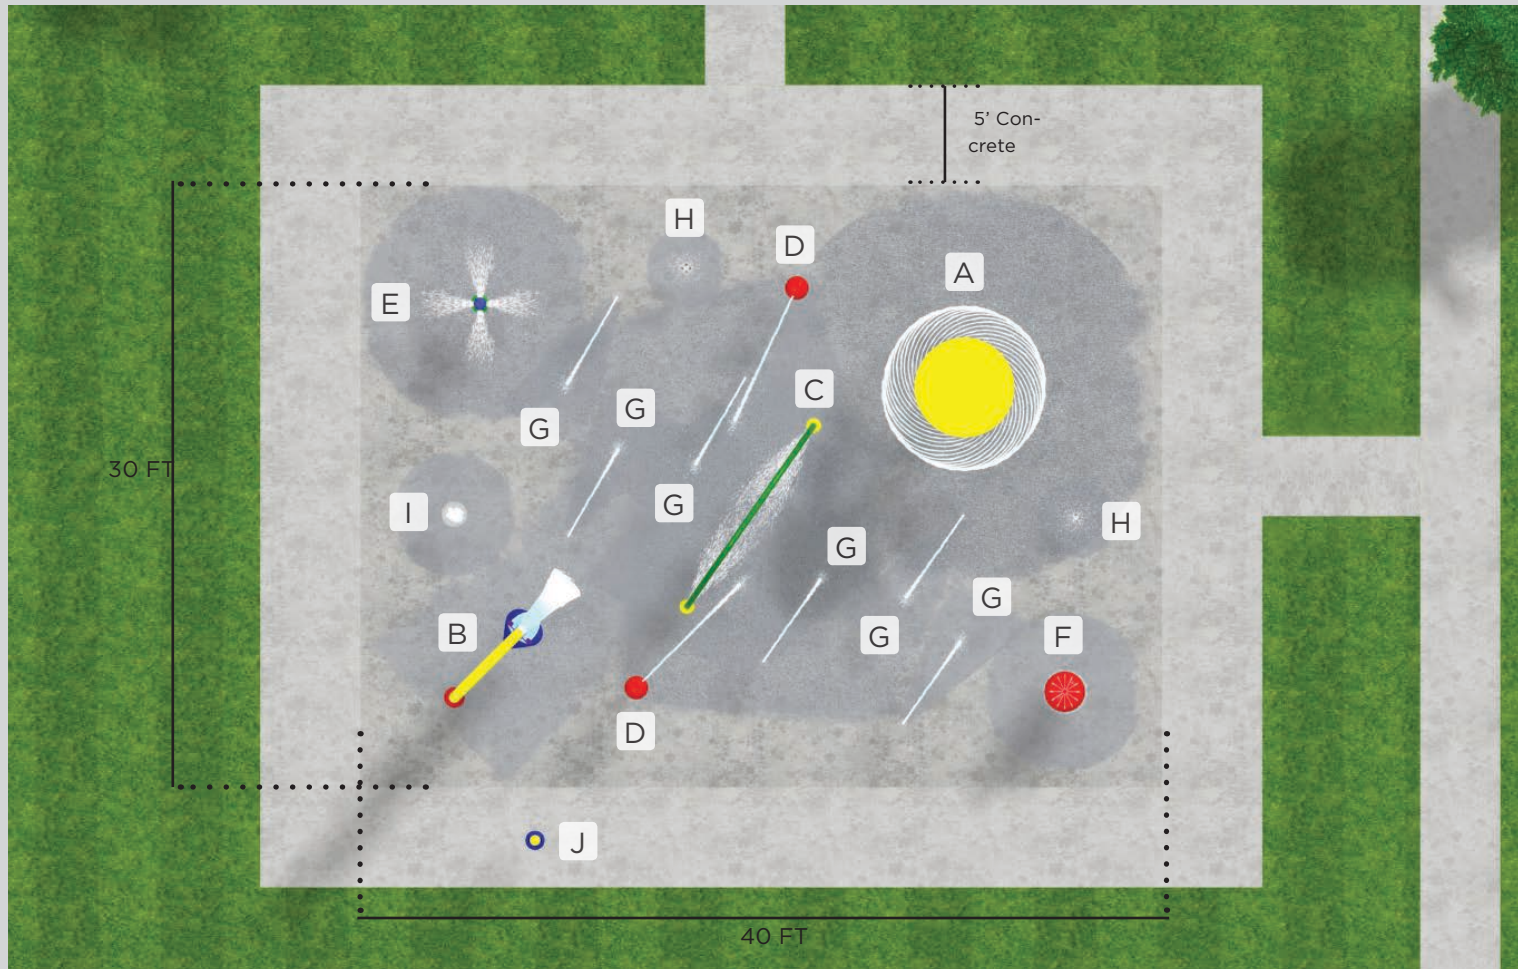

Domestic/Single Pass System

*All products are shown as conceptual only.

Please contact AQUATIX for your free 3D design concept

Domestic/Single Pass System

Overall pad dimensions:
30' x 40'

- A** Twister
- B** Water Bucket
- C** Water Rainbow Med Rung
- D** (2) Aim N Spray
- E** Misting Water Post
- F** Tot Shower Dome
- G** (6) Arch Jets
- H** (2) Misting Spray
- I** Junior Geyser
- J** Activation Bollard

Total System Flow Rate: 120 GPM

*All products are shown as conceptual only.

Please contact AQUATIX for your free 3D design concept