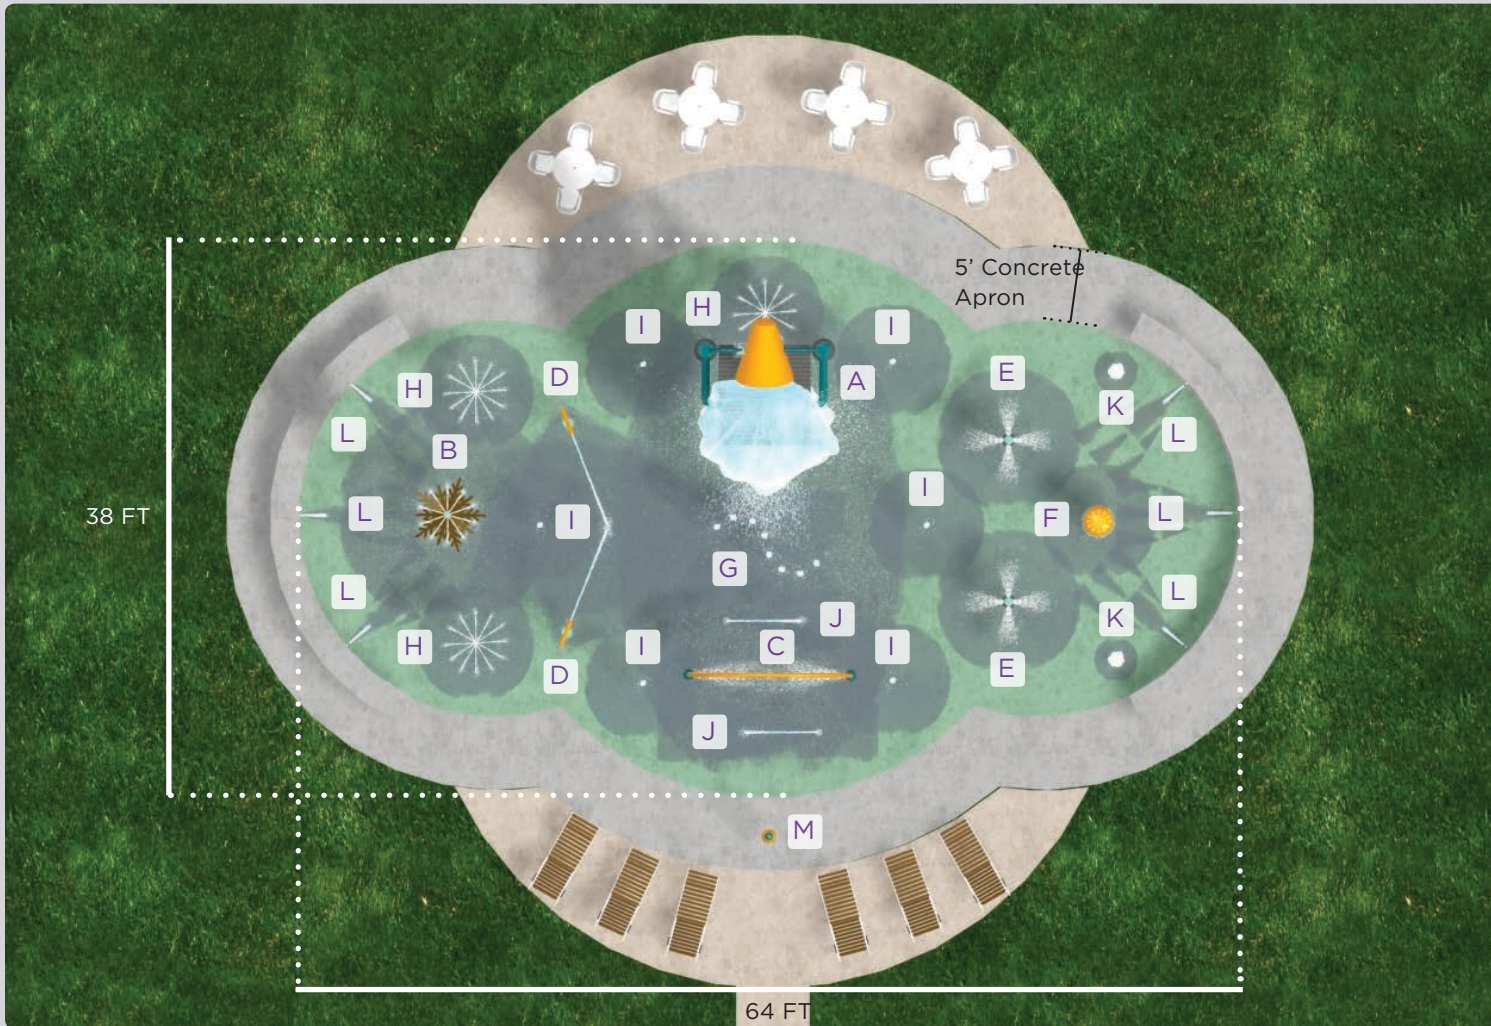

Recirculation System

*All products are shown as conceptual only.

Recirculation System

Overall pad dimensions:
64' x 38'

- A Mega water Bucket
- B Pine Tree Shower
- C Water Rainbow
- D (2) Water Sprayer
- E (2) Misting Water Post
- F Tot Shower Dome
- G Curvy Jet Manifold
- H (3) Jr Water Jewel
- I (6) Stream Jet
- J (2) Arch jet
- K (2) Bubbler
- L (6) Side Wall Stream
- M Activation Bollard

Total System Flow Rate: 206 GPM

*All products are shown as conceptual only.

Please contact AQUATIX for your free 3D design concept