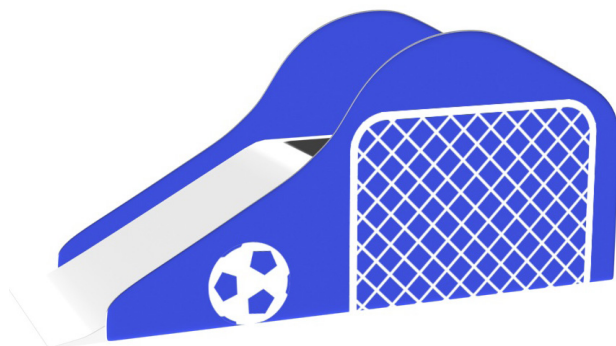

The **Sport Slide- Soccer** is a slide structure with sport themed side paneling. Users climb non slip stairs and slide down a smooth wetted surface, softly landing on a foam pad.

Flow range	5 to 10 GPM 18.93 to 37.85 LPM
Size	8' 0" x 4' 0" x 3' 7" 2.44 x 1.22 x 1.09 m
Splash zone	15' 0" x 5' 0" 4.57 x 1.52 m