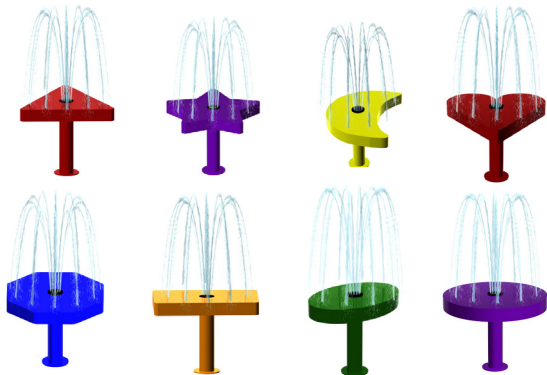

The **Tot Spray Stand** is a 1' 6" structure with a top that is offered in various geometric shapes. In the center of the top shape is a spray nozzle that sprays water up and out onto users. The shapes provide an educational experience for toddlers.

**Available Shapes**

<b>Standard flow</b>	5 GPM 18.93 LPM
<b>Size</b>	1' 6" x 2' 0" .487 x .61 m
<b>Splash zone</b>	6' 0" Diameter 1.83 m Diameter