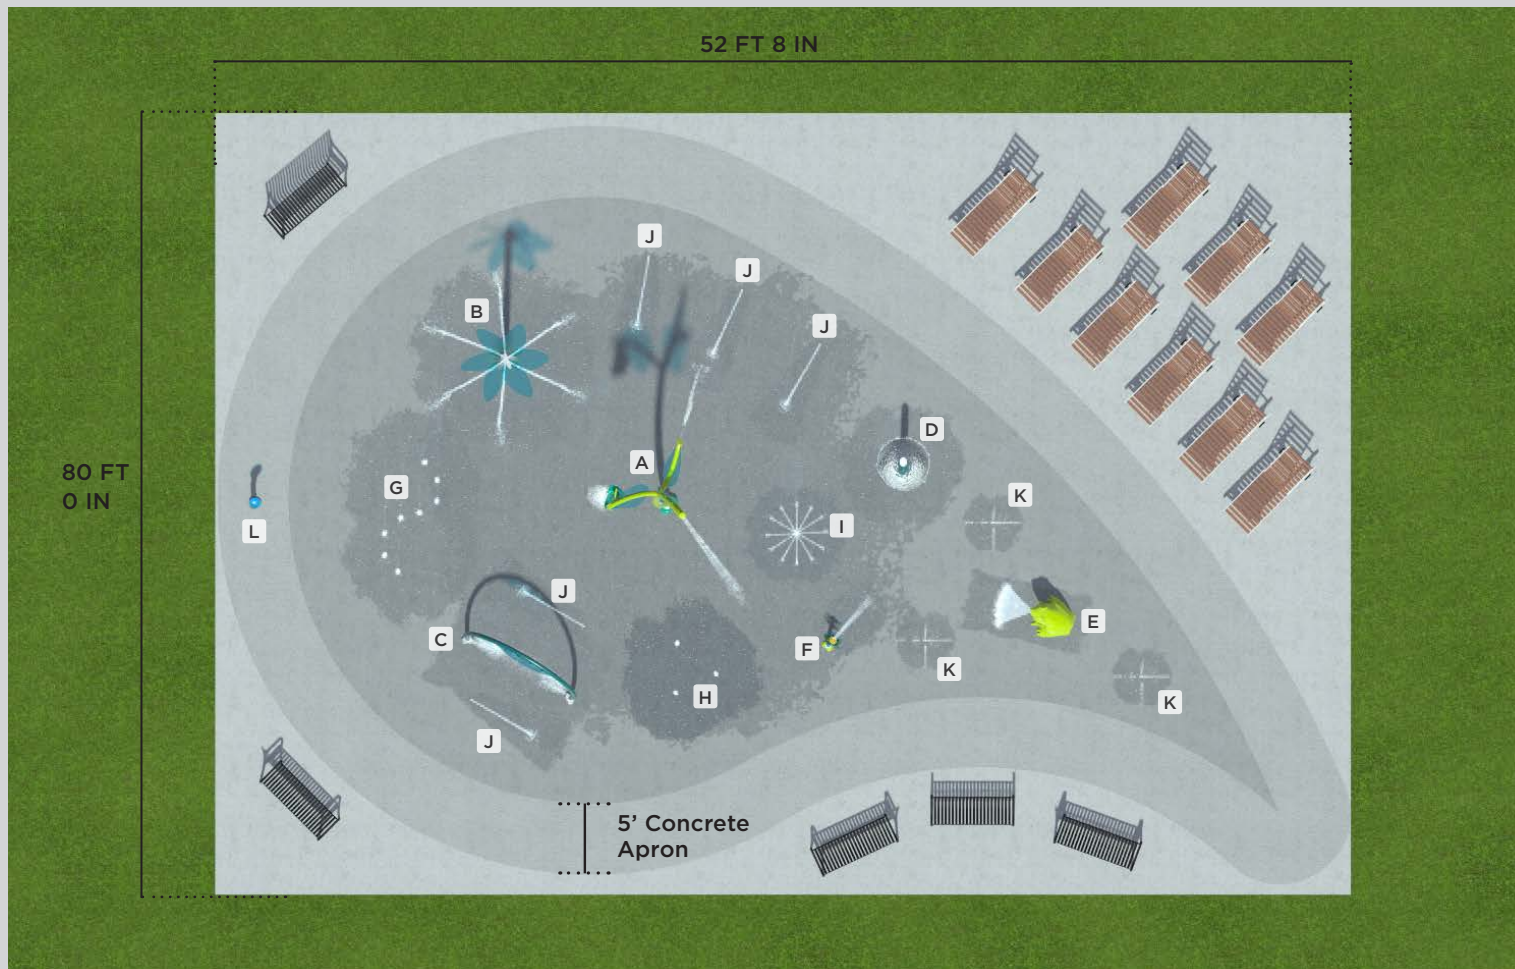

Domestic/Single Pass System

*All products are shown as conceptual only.

Please contact AQUATIX for your free 3D design concept

Domestic/Single Pass System

Overall pad dimensions:
52' 8" x 80' 0" (2,871 SQ FT)

- A CanopyTrio with Acrylic
- B BloomBurst Set
- C RippleRun with Acrylic Med Rung
- D SprayShroud
- E SplashPack Frog
- F FloraSpout
- G Curvy Jet Manifold
- H Stream Jet Triangle
- I Junior Water Jewel
- J (5) Arch Jet
- K (3) Sea Crawler
- L Aquavator

Total System Flow Rate: 121 GPM

*All products are shown as conceptual only.