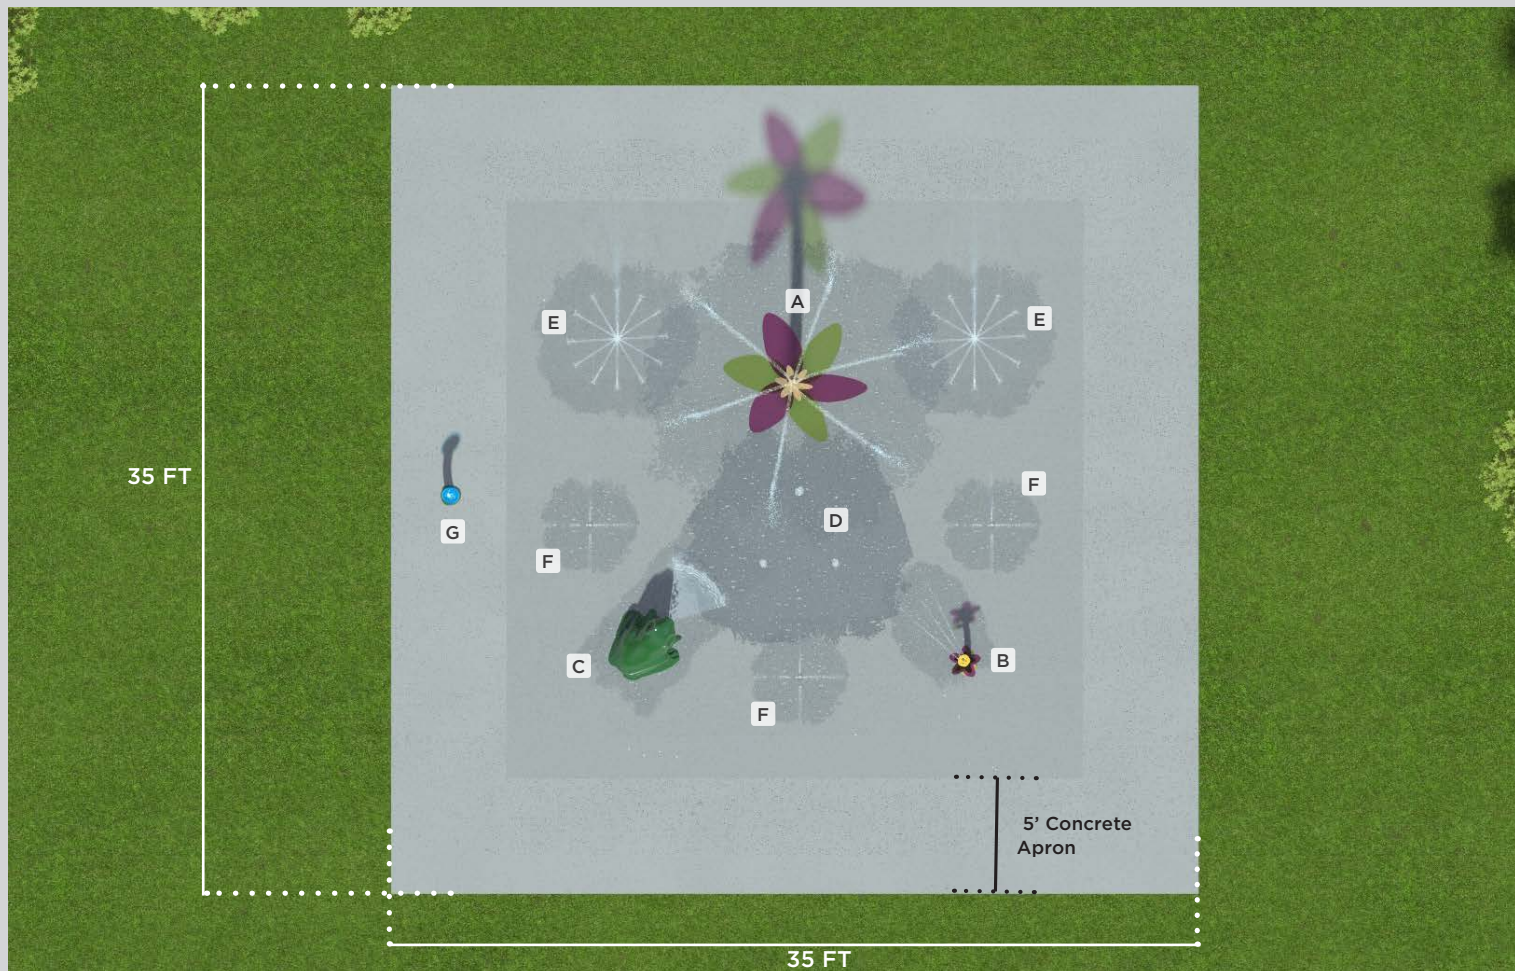

Domestic/Single Pass System

*All products are shown as conceptual only.

Domestic/Single Pass System

Overall pad dimensions:
35' X 35' (1,225 SQ FT)

- A BloomBurst Set
- B FloraSwirl
- C SplashPack Frog
- D Stream Jet Triangle
- E (2) Junior Water Jewel
- F (3) Sea Crawler
- G Aquavator

Total System Flow Rate: 69 GPM

*All products are shown as conceptual only.