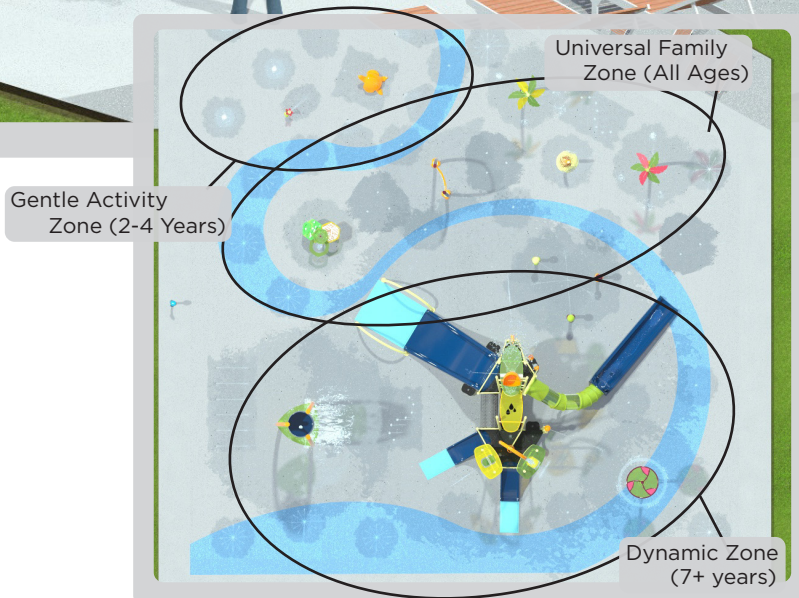

# Age Appropriate Zones

*All Aquatix products are designed to provide fun, entertaining and memorable moments for the entire family. These products can be arranged in the splash pad for age appropriate zones with thoughtful consideration of user's comfort, safety and enhanced play value.*

# Age Appropriate Zones

## Universal Zone

All Ages

- Suitable for the whole family with structures such as the RippleRun that mist, dump, spray, wiggle, launch and spin creating unique water formations and multi-user activities
- Combines ground spray and structures for all ages
- Centrally placed in splash pad, often used as a transitional area from the Gentle Zone to the Dynamic Zone

## Dynamic Zone

7+ Years

- Large, highly-interactive spray features that provide large volumes of fun and unlimited activities with continual excitement such as the Hydrahub structures
- Zone combines ground sprays and structures with large water effects that encourage direct interaction with the feature, creating unique and exciting experiences
- Highly wet area which includes the splash pad centerpiece feature which is centrally placed and leads away from the Gentle Zone